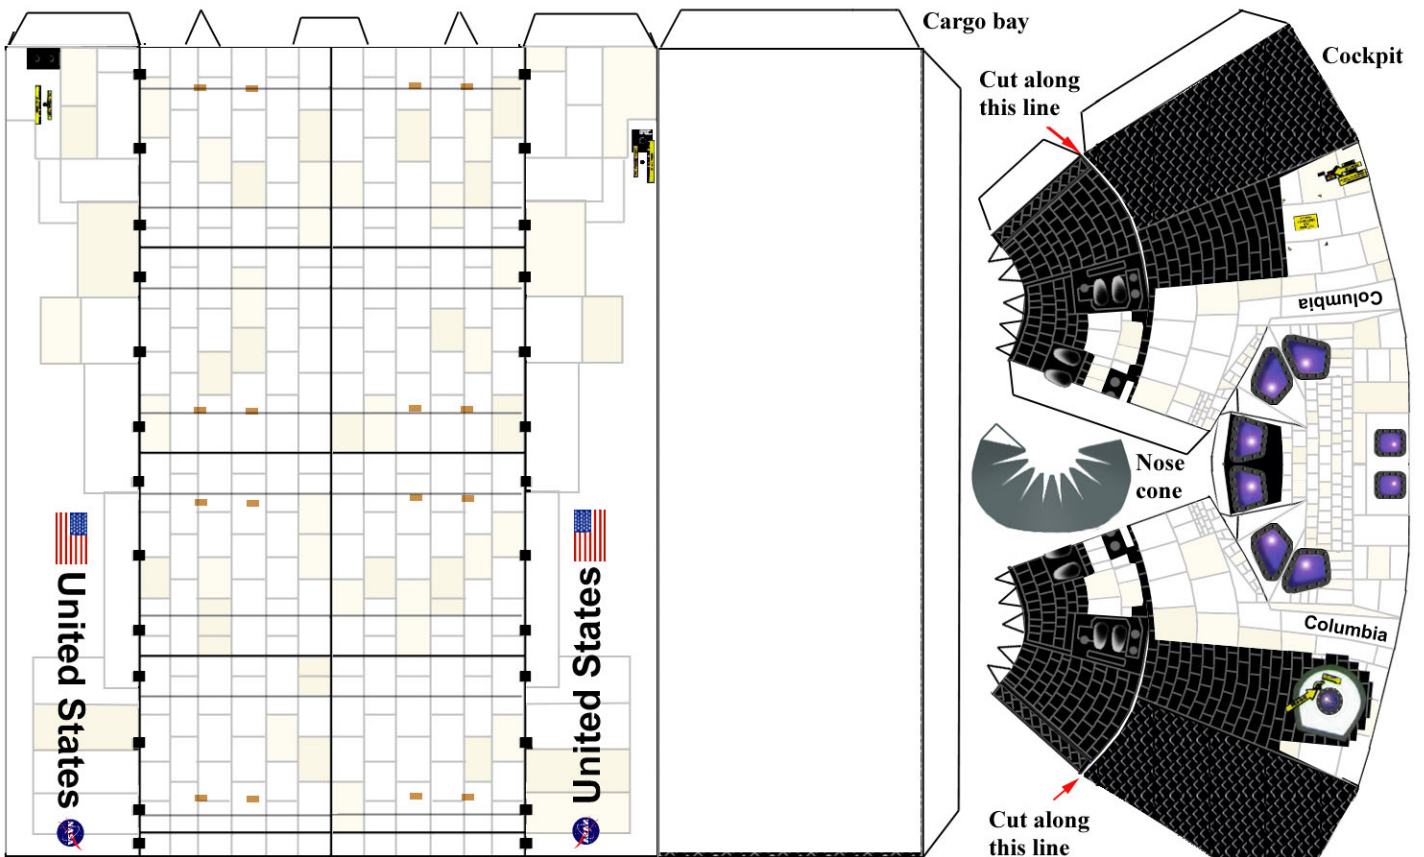

COLUMBIA

Lost February 1, 2003

Rick D. Husband, William C. McCool,
Kalpana Chawla, David M. Brown,
Laurel B. Clark, Michael P. Anderson,
Ilan Ramon

www.delta7studios.com

Right wing

www.delta7studios

TIP: When building the OMS pod, assemble the RCS pods and allow to dry. To create a perfect curve to match OMS pod apply slight pressure to the top and bottom of RCS and glue in place.

Memorial Base for Orbiter Columbia

Space Shuttle Orbiter directions

The wings should be formed as shown