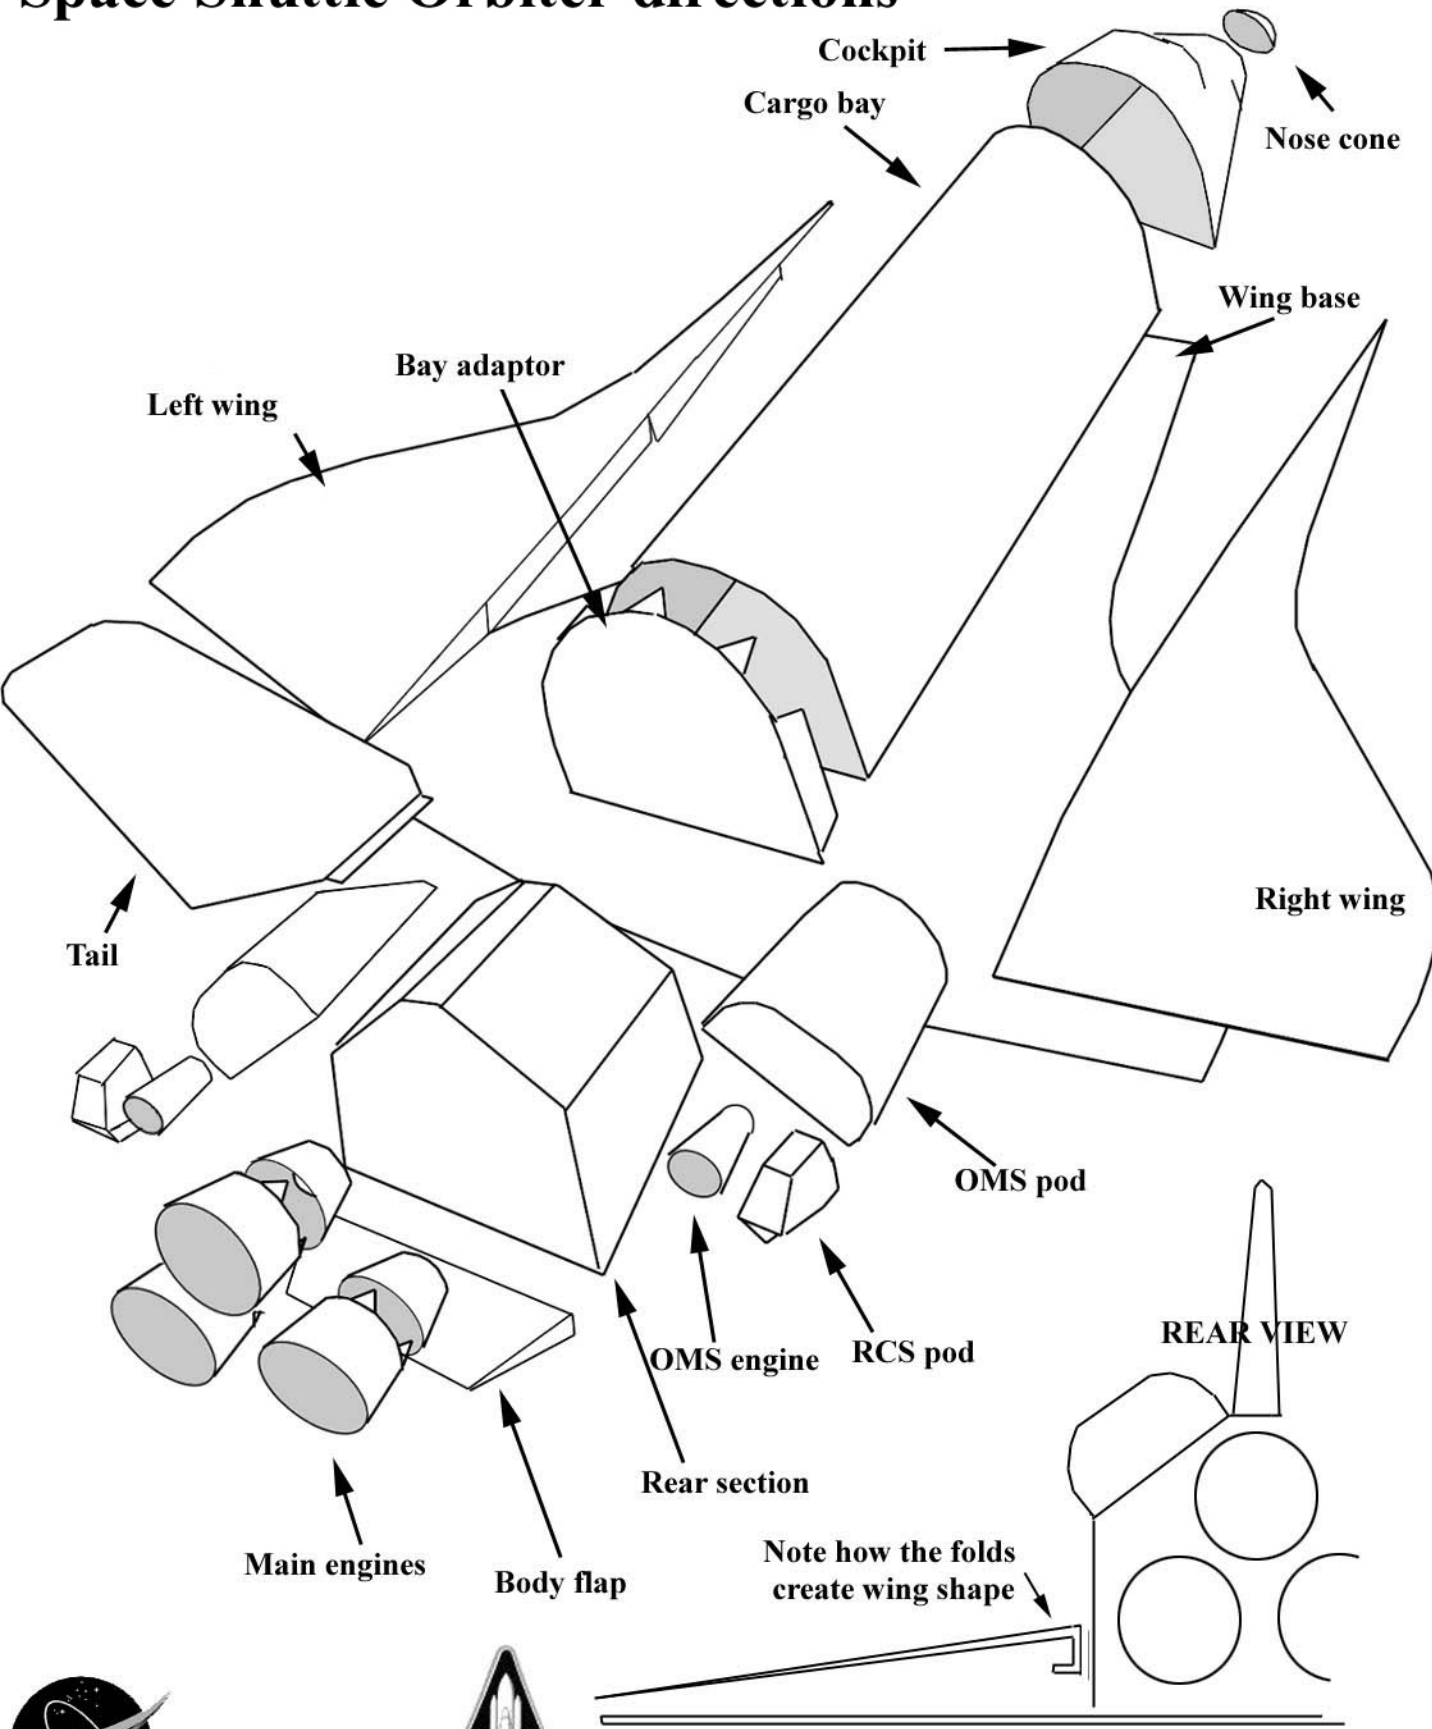

COLUMBIA

Lost February 1, 2003

Rick D. Husband, William C. McCool,
Kalpana Chawla, David M. Brown,
Laurel B. Clark, Michael P. Anderson,
Ilan Ramon

www.delta7studios.com

Right wing

www.delta7studios

TIP: When building the OMS pod, assemble the RCS pods and allow to dry. To create a perfect curve to match OMS pod apply slight pressure to the top and bottom of RCS and glue in place.

Memorial Base for Orbiter Columbia

Space Shuttle Orbiter directions

The wings should be formed as shown