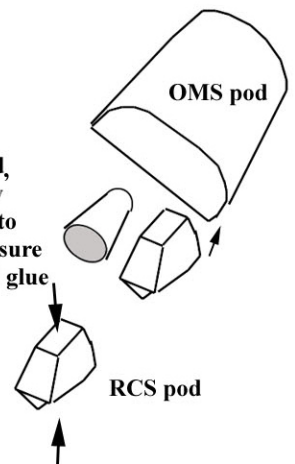

COLUMBIA

Lost February 1, 2003

Rick D. Husband, William C. McCool,
Kalpana Chawla, David M. Brown,
Laurel B. Clark, Michael P. Anderson,
Ilan Ramon

www.delta7studios.com

Right wing

www.delta7studios

TIP: When building the OMS pod, assemble the RCS pods and allow to dry. To create a perfect curve to match OMS pod apply slight pressure to the top and bottom of RCS and glue in place.

Memorial Base for Orbiter Columbia

Space Shuttle Orbiter directions

The wings should be formed as shown