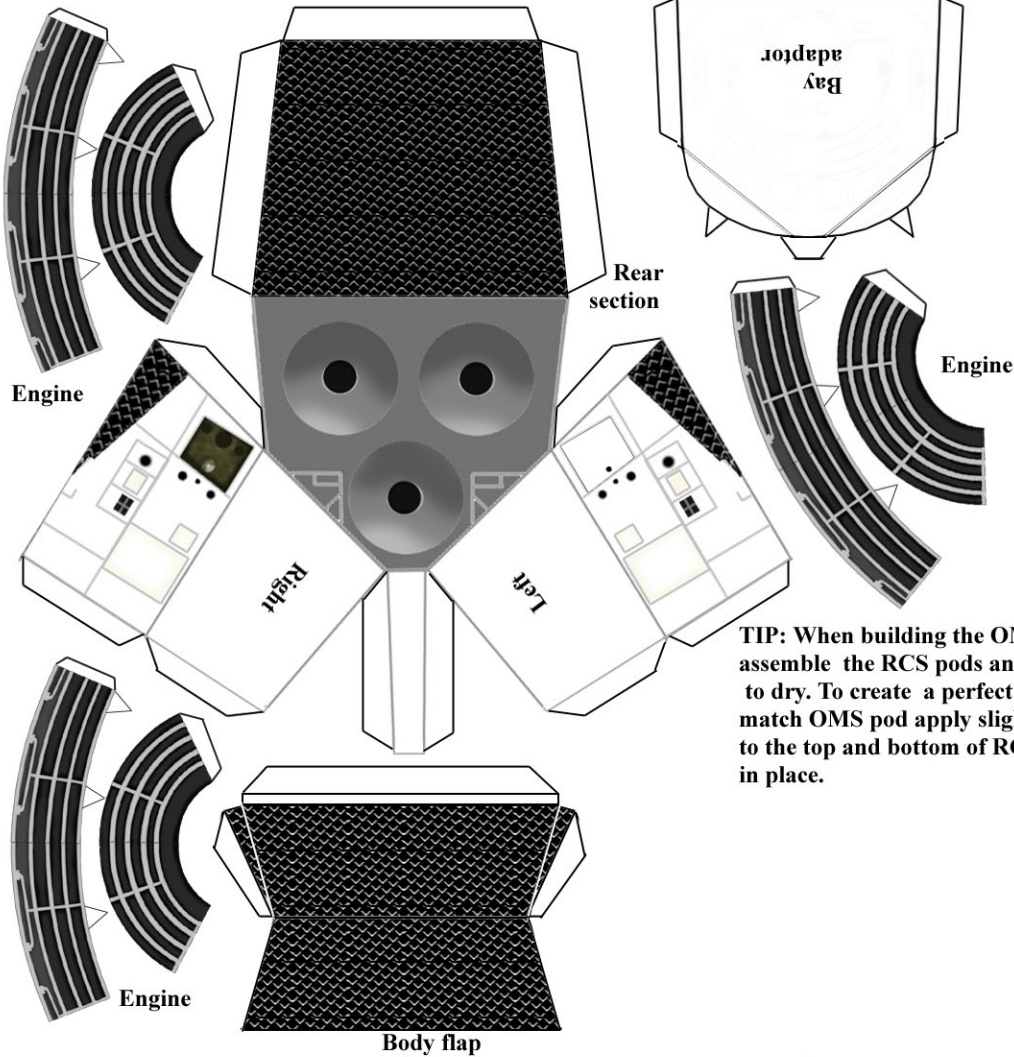

COLUMBIA

Lost February 1, 2003

Rick D. Husband, William C. McCool,
Kalpana Chawla, David M. Brown,
Laurel B. Clark, Michael P. Anderson,
Ilan Ramon

www.delta7studios.com

Right wing

www.delta7studios

TIP: When building the OMS pod, assemble the RCS pods and allow to dry. To create a perfect curve to match OMS pod apply slight pressure to the top and bottom of RCS and glue in place.

Memorial Base for Orbiter Columbia

Space Shuttle Orbiter directions

The wings should be formed as shown