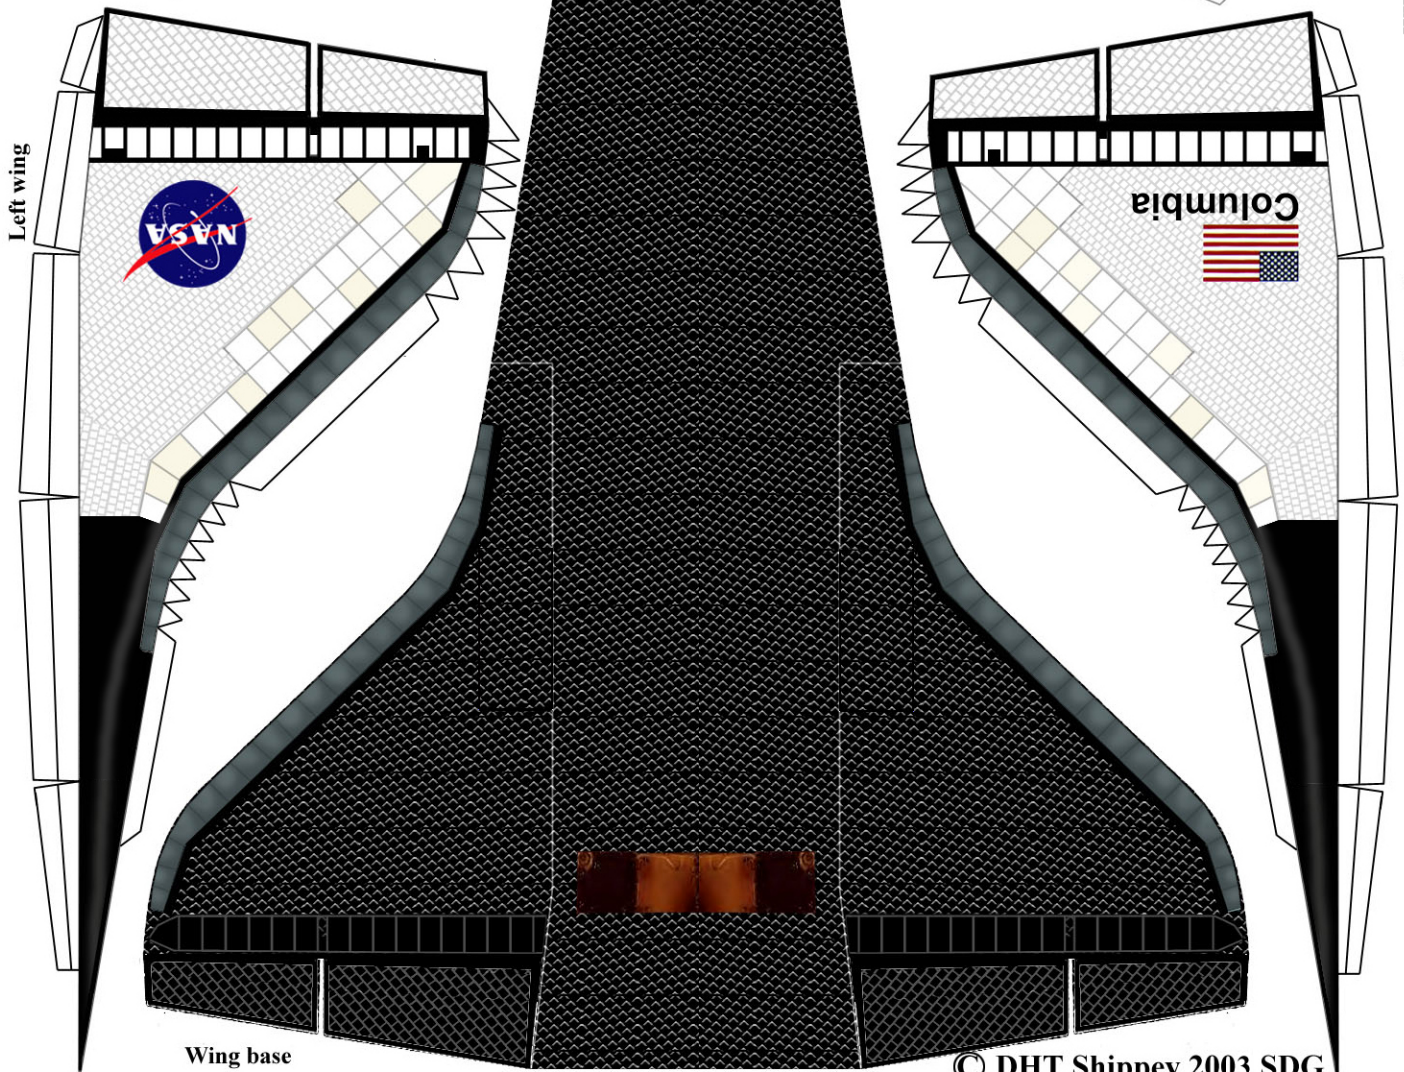

COLUMBIA

Lost February 1, 2003

Rick D. Husband, William C. McCool,
Kalpana Chawla, David M. Brown,
Laurel B. Clark, Michael P. Anderson,
Ilan Ramon

www.delta7studios.com

Right wing

www.delta7studios

TIP: When building the OMS pod, assemble the RCS pods and allow to dry. To create a perfect curve to match OMS pod apply slight pressure to the top and bottom of RCS and glue in place.

Memorial Base for Orbiter Columbia

Space Shuttle Orbiter directions

The wings should be formed as shown